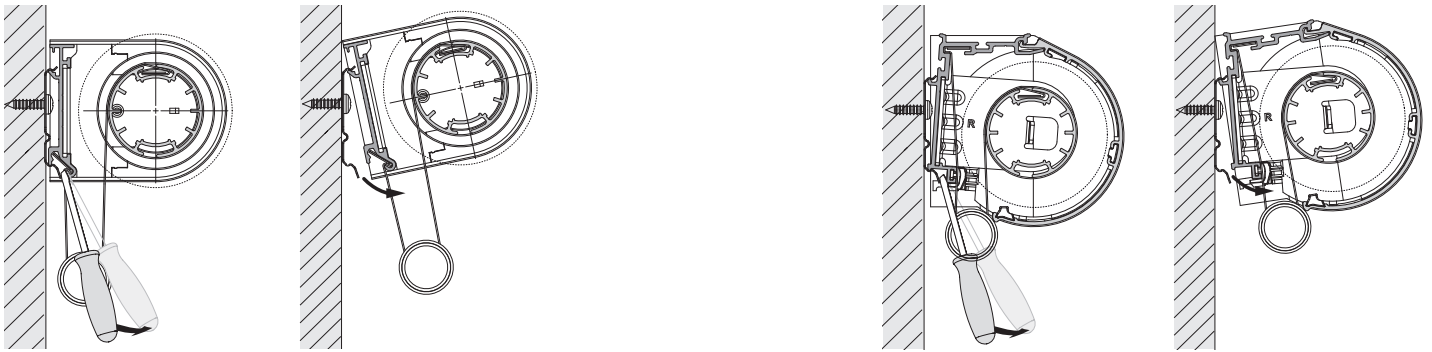

8 MANÖVRERING | DEMONTERING

BARNSÄKRING/CHILD SAFETY