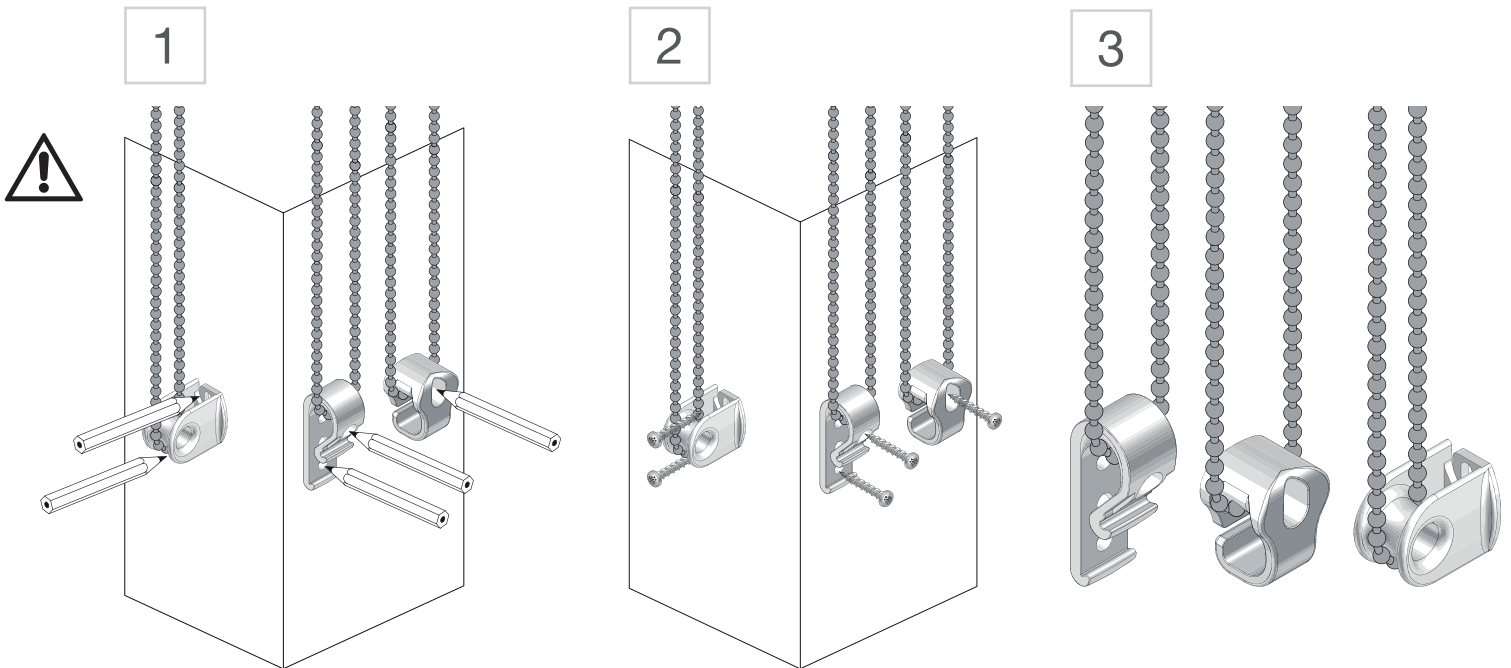

Feltryck, fel och ändringar kan ev. förekomma.
Misprints, errors and changes may occur