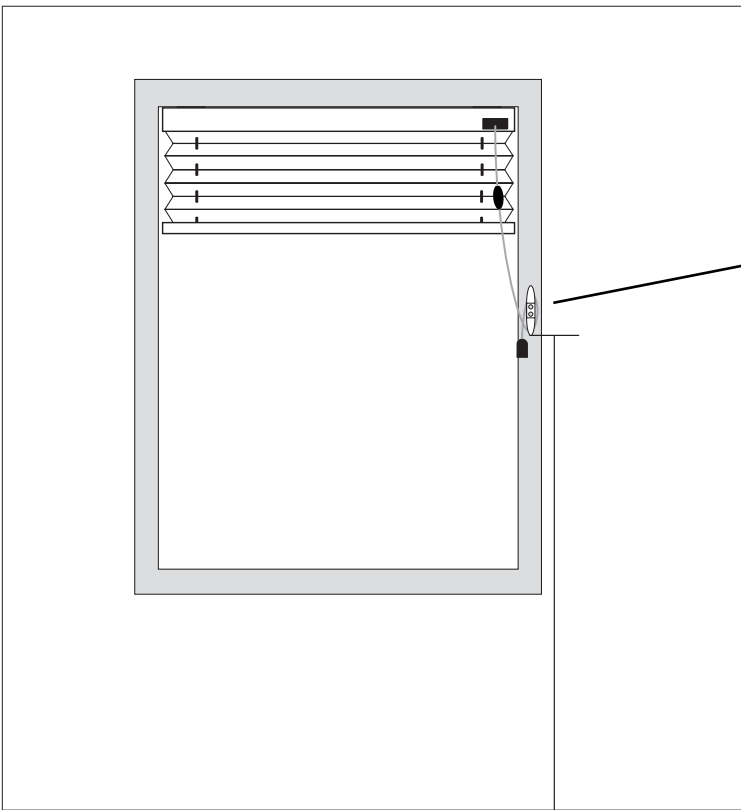

3

3a

3b

4

DEMONTERING

Feltryck, fel och ändringar kan ev. förekomma.
Misprints, errors and changes may occur