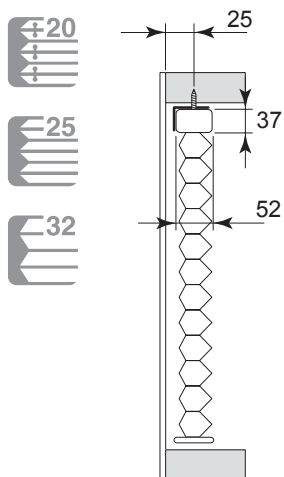

Always use appropriate screws and plugs suited for the wall or ceiling material where the blind is fitted!

↔	
0-900 mm	2
901-1800 mm	3
1801-2400 mm	4

1a

Takmonterad
Ceilingmounted

1b

Väggmonterad
Wallmounted