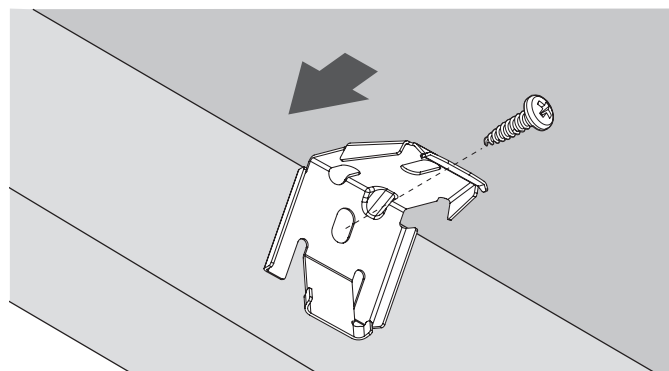

Always use appropriate screws and plugs suited for the wall or ceiling material where the blind is fitted!

↔	
0-900 mm	2
901-1800 mm	3
1801-2400 mm	4

1a

Takmonterad
Ceilingmounted

1b

Väggmonterad
Wallmounted