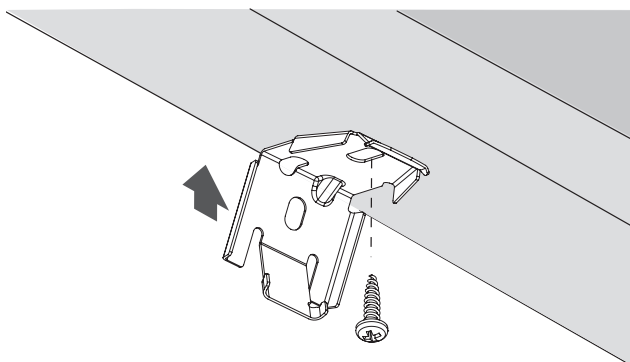

Always use appropriate screws and plugs suited for the wall or ceiling material where the blind is fitted!

↔	
0-900 mm	2
901-1800 mm	3
1801-2400 mm	4

1a

Takmonterad
Ceilingmounted

1b

Väggmonterad
Wallmounted