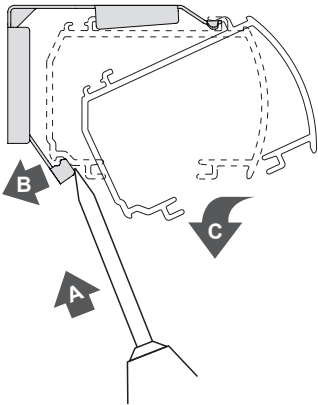

DEMONTERING

Feltryck, fel och ändringar kan ev. förekomma.
Misprints, errors and changes may occur